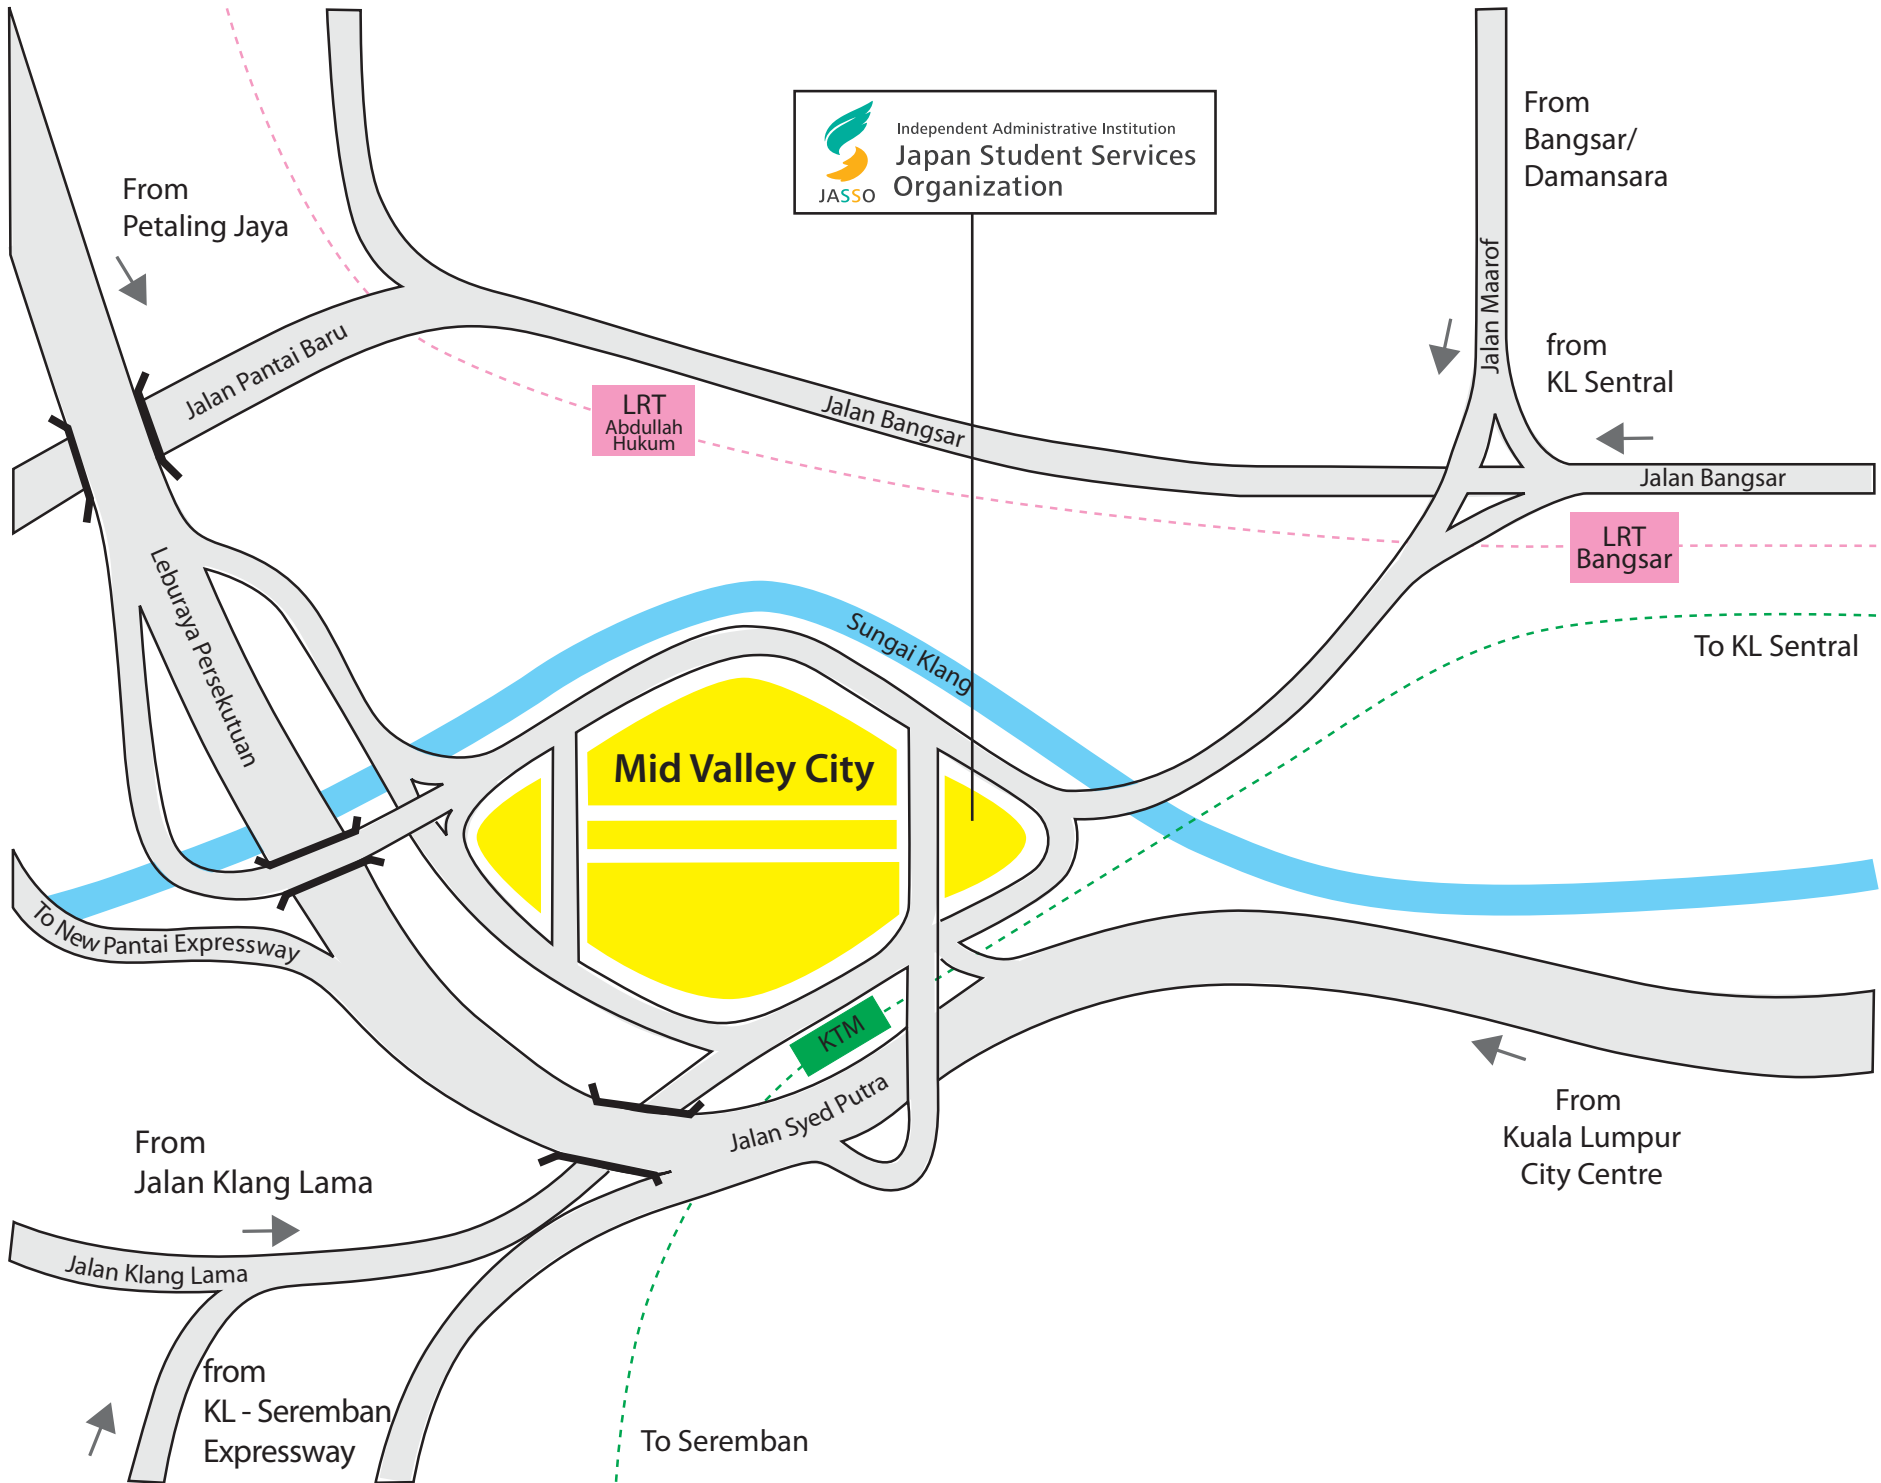

Independent Administrative Institution  
**Japan Student Services  
Organization**  
JASSO

From  
Petaling Jaya

Jalan Pantai Baru

LRT  
Abdullah  
Hukum

Jalan Bangsar

From  
Bangsar/  
Damansara

Jalan Maarof

from  
KL Sentral

LRT  
Bangsar

Jalan Bangsar

To KL Sentral

**Mid Valley City**

Sungai Klang

KTM

Jalan Syed Putra

From  
Kuala Lumpur  
City Centre

From  
Jalan Klang Lama

Jalan Klang Lama

from  
KL - Seremban  
Expressway

To Seremban

To New Pantai Expressway

Lebuhraya Persekutuan